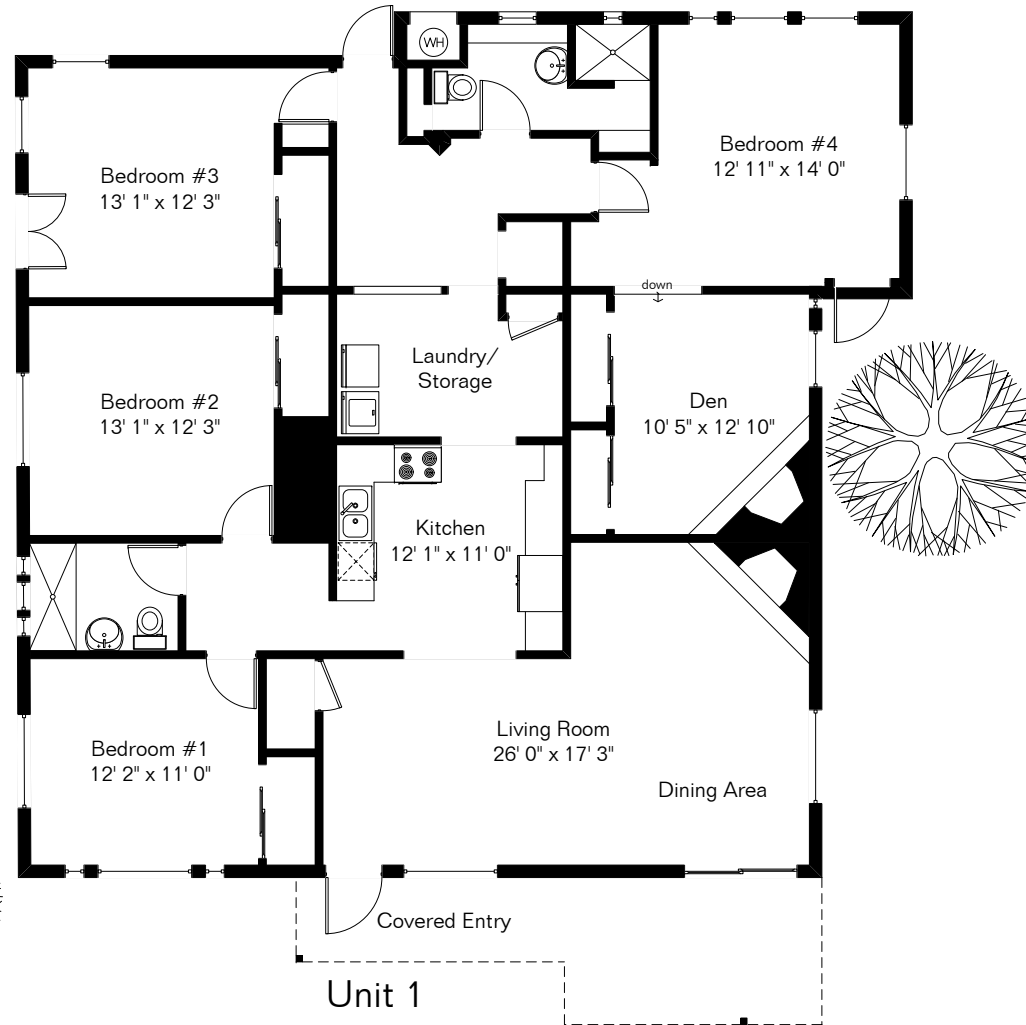

The square footages and room size information are deemed to be reliable but are not guaranteed and should be independently verified. This drawing is for marketing purposes only.

# 1104 E Waverly St Unit 1

Living Area 2,007 Sq Ft

Site Visit June 2020

Copyright 2020 Floor Plans First! LLC  
All Rights Reserved.

Floor Plans First!  
See the Floor Plan First!  
FloorPlansFirst.com™  
(520) 881-1500